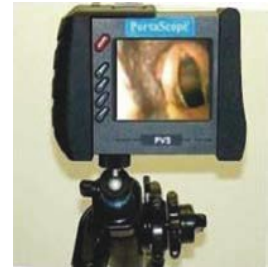

- Dynamic Respiratory Scope (DRS) & Portascope
- Endoscopic Flexible Video Systems
- Video & Fiberoptic Endoscopes
- LED Battery Otoscope Sets
- Endoscopic Video Camera Systems
- Endoscopic Light Sources
- Dr Fritz Arthroscopy & Laparoscopy Instruments
- Arthroscopes & Laparoscopes
- Olympus CX21LED Clinical Microscope
- Quickvet Analyser Diagnostic System
- Endoscopic Trolleys
- Endoscopic Cleaning Solutions & Staff Protection
- Endotherapy Retrieval & Therapeutic Devices
- Endoscopic Flushing Catheters
- Endoscopy Literature & Manuals